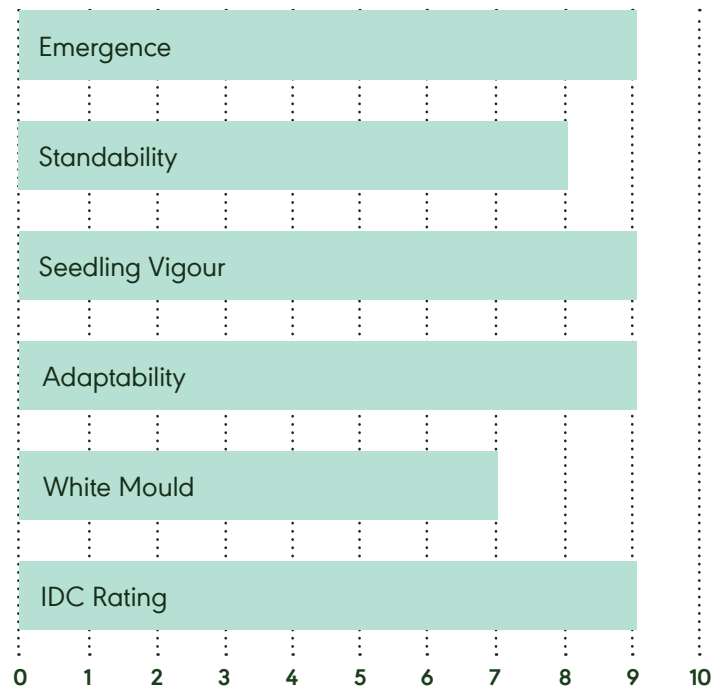

NSC RICHER RR2Y

2475 CHU

Key Strengths

- Top yielding mid- to long-season variety
- Top of the line variety for the longer growing season of Manitoba
- Very tall, aggressive plant with exceptional branching and continuous pods from bottom to top
- Ideal variety for planter for 20" to 30" rows

Characteristics

00.7 Relative Maturity	Purple Flower Colour
Mid to Long Maturity	Tawny Pubescent Colour
Rps1c Phytophthora	Black Hilum Colour
Bush Plant Type	Tall Plant Height

**FIELD,
MEET
YIELD.**

Rating Scale

1-2 Poor, 3-4 Fair, 5-6 Good, 7-8 Very Good, 9-10 Excellent