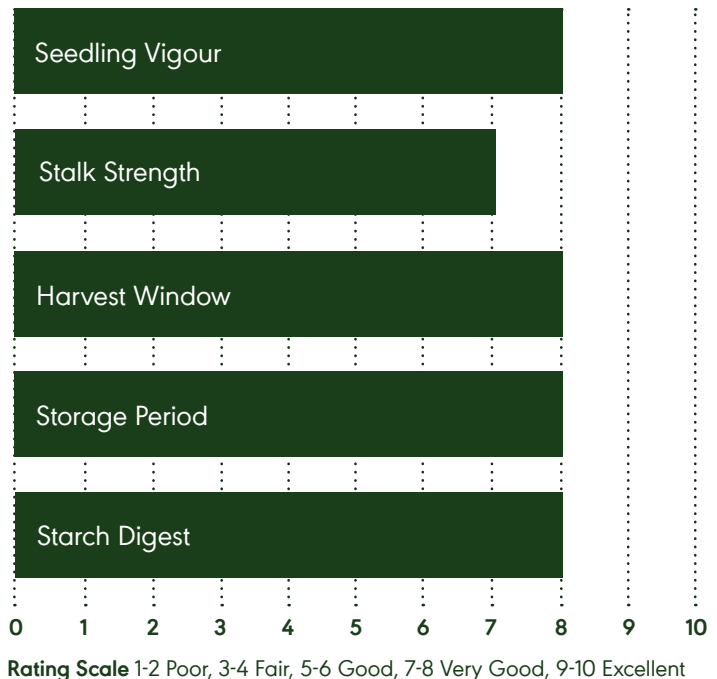

SILAGE SPECIFIC CORN

917S

2150-2250 CHU

77 Day RM

Key Strengths

- Early corn silage hybrid
- Excellent yield and good quality silage
- Extended harvest window
- Handles dry conditions really well
- Good fibre digestibility

Characteristics

White Cob Colour	Flex Ear Type
Good Goss's Wilt	Good Northern Leaf Blight
Very Good Starch Quantity	Medium-Tall Plant Height
Early Flowering	Medium Ear Height
Good Staygreen	Good Root Rating
Good Fibre Digestibility	Excellent Drought Tolerance