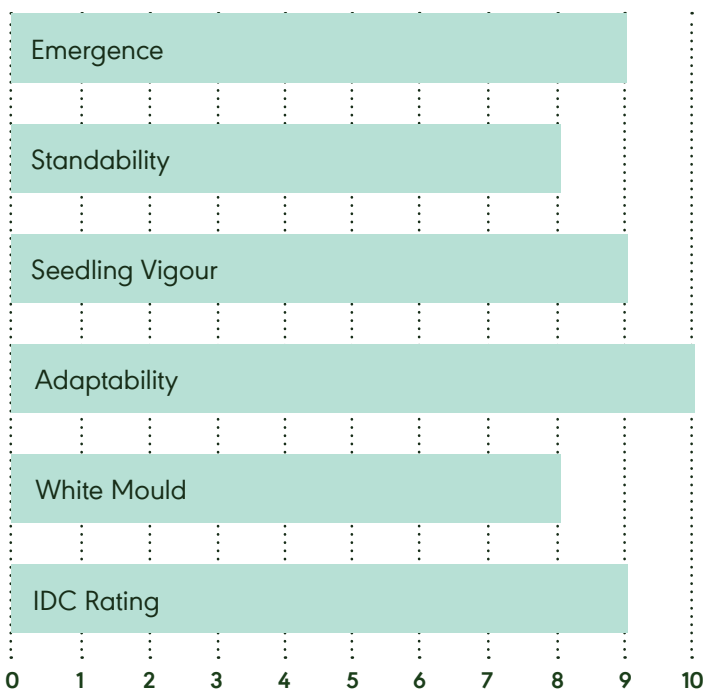

NSC GLADSTONE RR2Y

2375 CHU

Key Strengths

- Excellent early variety for growers with planters
- Dual-purpose variety that performs very well as a solid-seeded stand or in rows 20" apart and greater
- Plants grow aggressively with substantial branching and big beans which lead to high yields for its maturity
- Tall plant closes canopy very quickly, which may reduce the need for a final glyphosate application

Characteristics

00.3 Relative Maturity	Purple Flower Colour
Early to Mid Maturity	Tawny Pubescent Colour
Rps1c Phytophthora	Black Hilum Colour
Bush Plant Type	Medium-Tall Plant Height

**FIELD,
MEET
YIELD.**

Rating Scale

1-2 Poor, 3-4 Fair, 5-6 Good, 7-8 Very Good, 9-10 Excellent