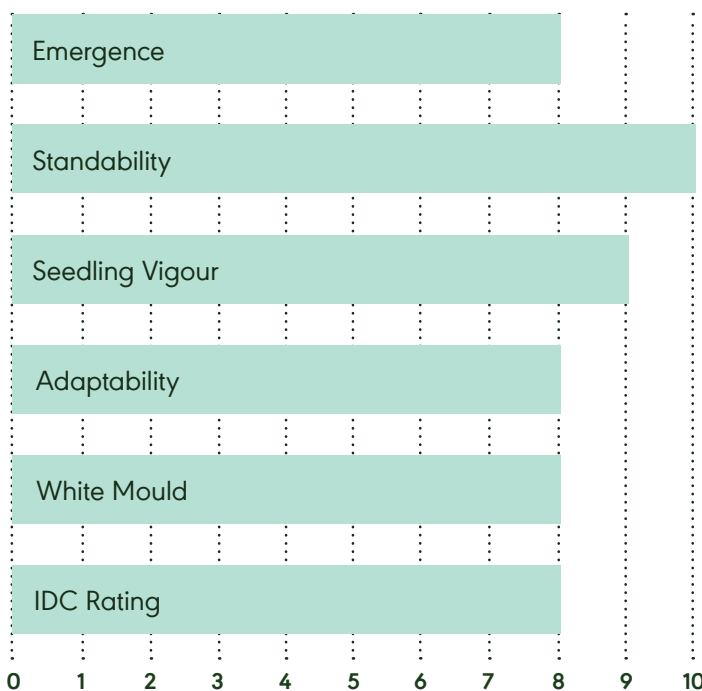

NSC WATSON RR2Y

2250 CHU

Key Strengths

- Ultra-early maturing and suitable across Western Canada
- Exceptional yields for maturity
- Very strong early-season vigour
- Very characteristic lanceolate leaf shape makes this variety easy to identify
- Many 4-5 bean-filled pods, including a distinctive cluster at the top of each plant
- Very good height due to extended lower internode

Characteristics

000.8 Relative Maturity	Purple Flower Colour
Ultra-Early Maturity	Tawny Pubescent Colour
Rps6 Phytophthora	Imperfect Yellow Hilum Colour
Medium Plant Type	Medium Plant Height

Rating Scale

1-2 Poor, 3-4 Fair, 5-6 Good, 7-8 Very Good, 9-10 Excellent