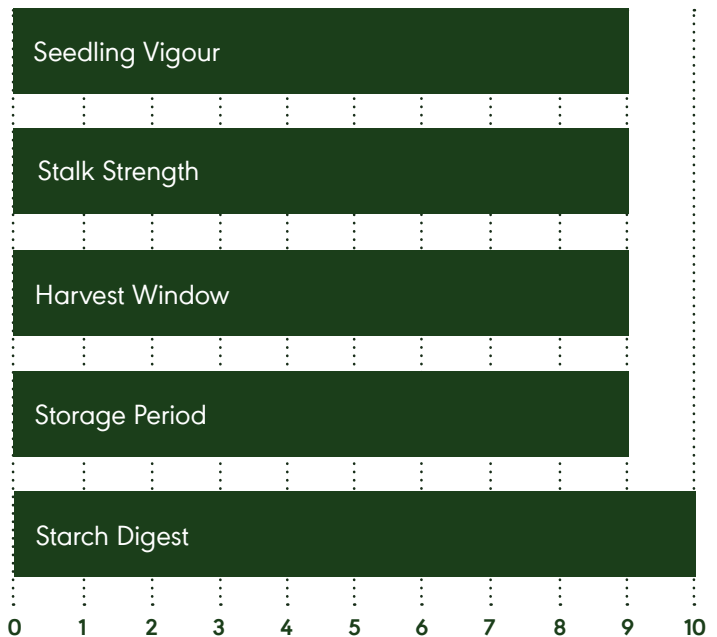

SILAGE SPECIFIC CORN

932S

2300-2400 CHU

89 Day RM

Key Strengths

- Floury leafy corn silage hybrid
- Excellent yield and quality silage
- Long harvest window
- Highly digestible starch
- Easily digestible fibre
- Tall hybrid with excellent stalks and very good roots
- Short fermentation period

Characteristics

White Cob Colour	Flex Ear Type
Very Good Goss's Wilt	Good Northern Leaf Blight
Excellent Starch Quantity	Tall Plant Height
Early-Mid Flowering	Low Ear Height
Very Good Staygreen	Very Good Root Rating
Very Good Fibre Digestibility	Very Good Drought Tolerance