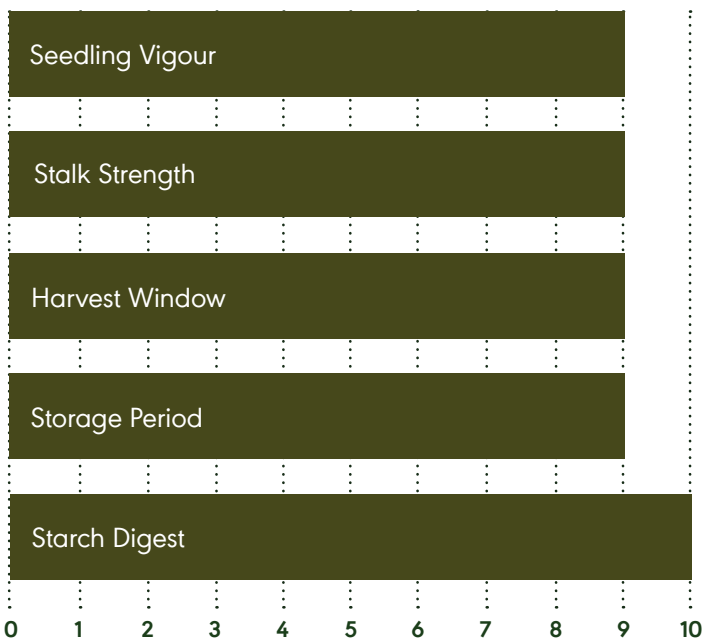

SILAGE SPECIFIC CORN

932S

2350-2450 CHU

89 Day RM

KEY STRENGTHS

- Floury leafy corn silage hybrid
- Excellent tonnage and quality silage
- Long harvest window
- Highly digestible starch
- Easily digestible fibre
- Tall hybrid with excellent stalks and very good roots
- Short fermentation period

CHARACTERISTICS

White Cob Colour	Flex Ear Type
Very Good Goss's Wilt	Good Northern Leaf Blight
Excellent Starch Quantity	Tall Plant Height
Early-Mid Flowering	Low Ear Height
Very Good Staygreen	Very Good Root Rating
Very Good Fibre Digestibility	Very Good Drought Tolerance

Rating Scale 1-2 Poor, 3-4 Fair, 5-6 Good, 7-8 Very Good, 9-10 Excellent

ALWAYS READ AND FOLLOW PESTICIDE LABEL DIRECTIONS. Roundup Ready® 2 Technology contains genes that confer tolerance to glyphosate. Glyphosate will kill crops that are not tolerant to glyphosate. Roundup Ready® is a registered trademark of Bayer Group. Used under license